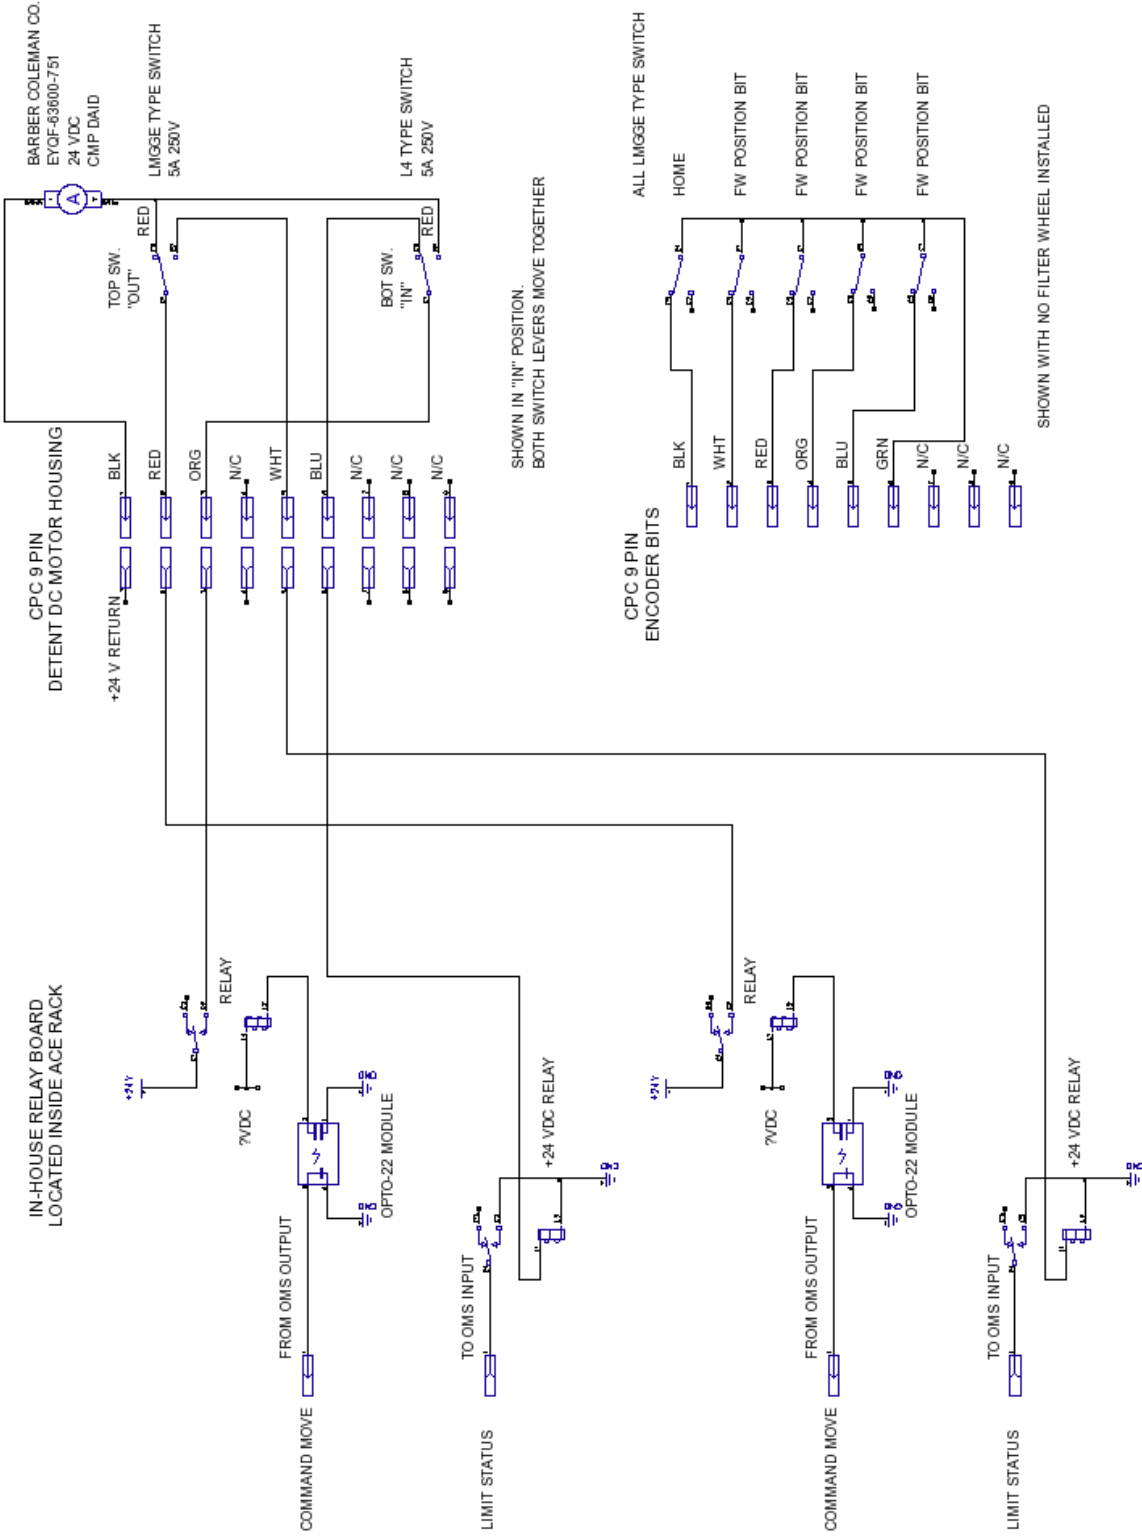

NMSU 1 METER FILTER WHEEL / DETENT

OMS CARD (EVENTUALLY)

AP0 1 METER FILTER WHEEL		FILTER WHEEL AND DETENT AP0/NMSU 1 METER	
SIZE	FSCM NO.	DWG NO.	REV
8/24/2011		FilterWheelDetent.dchdch	
ED LEON		SCALE	Sheet 1 OF 1

REVISIONS		DATE	APPROVED
ZONE	REV	DESCRIPTION	